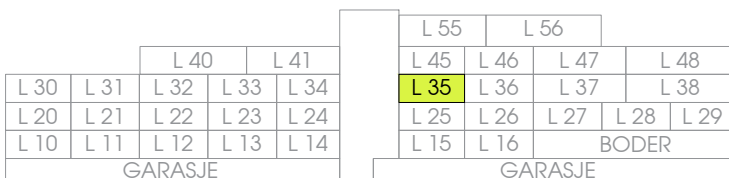

LØNVARDS TOPPEN

OPPDATERT 24.01.22

LEILIGHET L35 TYPE C2

AREAL BRA: 67,0 m²
 P - AREAL: 67,0 m²
 SPORTSBOD: 5,0 m²
 ALTAN: 15,8 m²