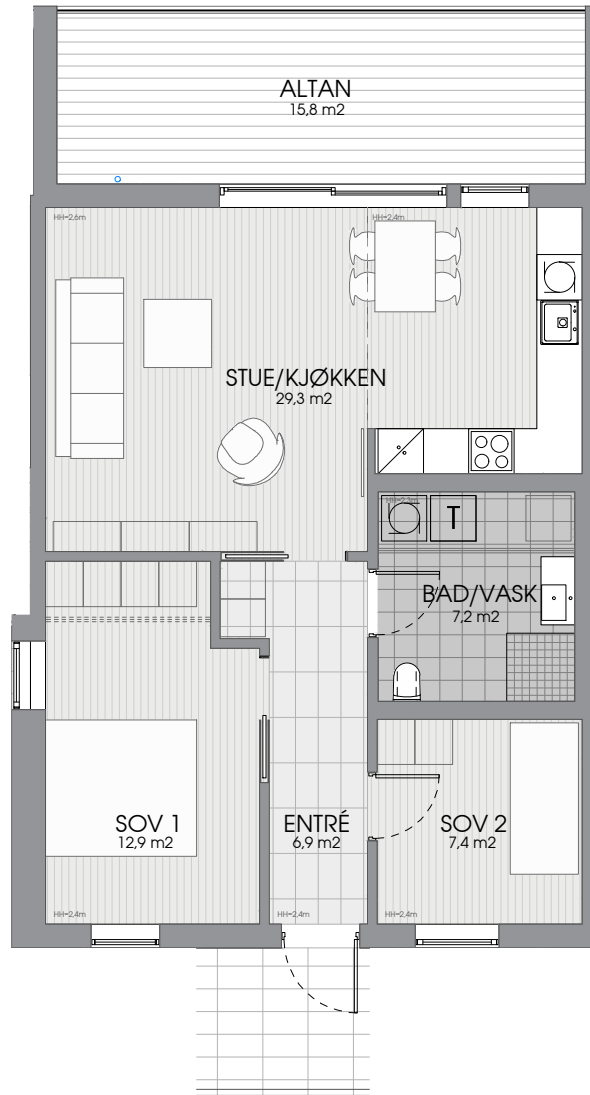

LØNVARDS TOPPEN

OPPDATERT 24.01.22

LEILIGHET L35 TYPE C2

AREAL BRA: 67,0 m²
 P - AREAL: 67,0 m²
 SPORTSBOD: 5,0 m²
 ALTAN: 15,8 m²